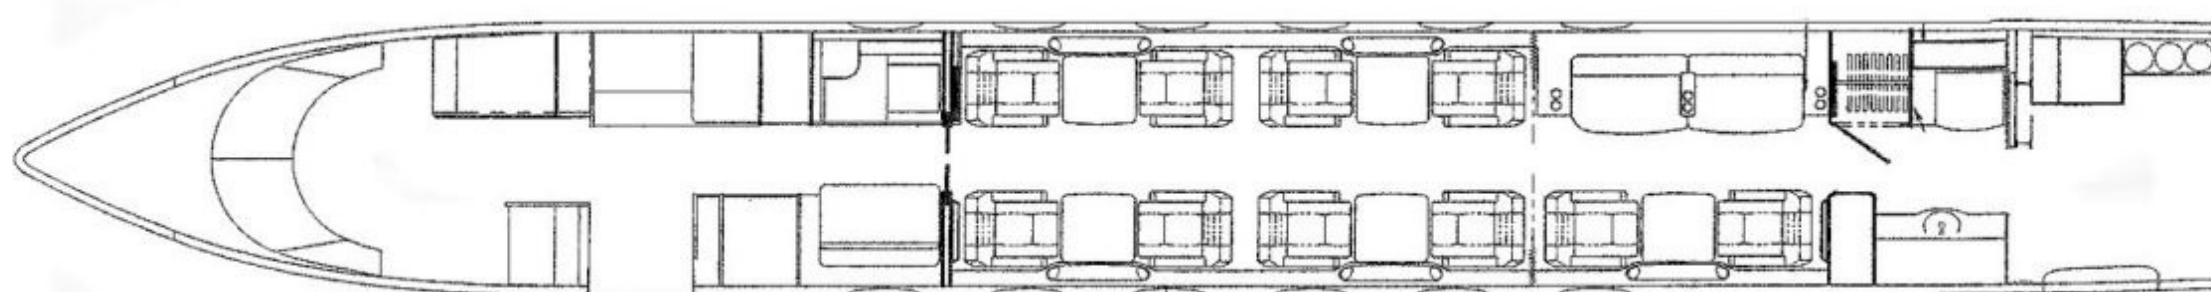

NEAJETS

SINCE 1978

GULFSTREAM G-V

Interior

14-Passenger Configuration
Forward Galley
Cabin Height: 6' 2"
Cabin Width: 7' 4"
Cabin Length: 50 ft.

Performance

Hours Non-Stop: 14
Max Cruising Speed: 600 mph
Max Range: 6250 nm

Amenities

Wi-Fi
L5 GoGo Domestic Internet
Enclosed Lavatory
Microwave, Warming
Oven, SAT phone

8200 REPUBLIC AIRPORT, FARMINGDALE, NY 11735 (800) 234-0046
charter@neajets.com www.neajets.com