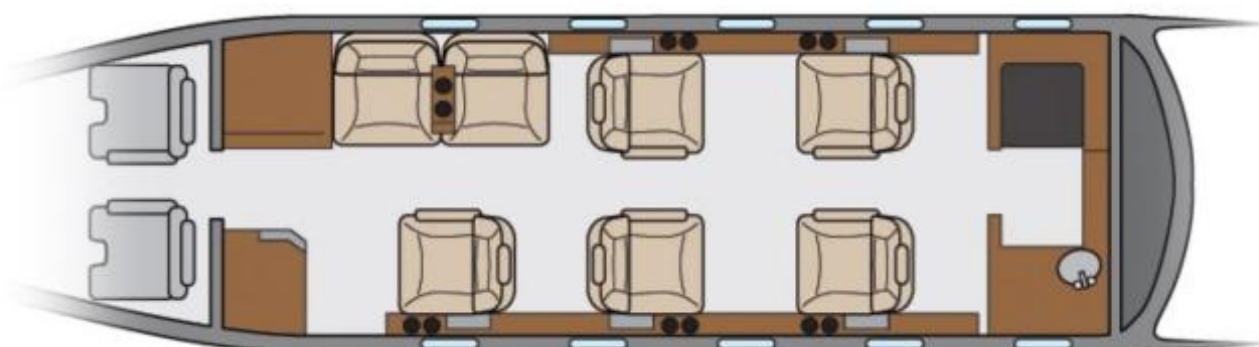

NEAJETS

SINCE 1978

LEARJET60

Amenities

Mini Galley
Enclosed Lav
Microwave Oven
Wi-Fi/Airshow

Interior

Passenger Count: 7 (+ 1 additional in Lav)
Cabin Height = 5.9 ft.
Cabin Width: 5.11 ft.
Cargo Capacity = 59 cu. ft.

Performance

Normal Range: 2044 nm
Max Range: 2398 nm
Max Speed: 465 kts
Hours Non-Stop: 5

8200 REPUBLIC AIRPORT, FARMINGDALE, NY 11735 (800) 234-0046
charter@neajets.com www.neajets.com