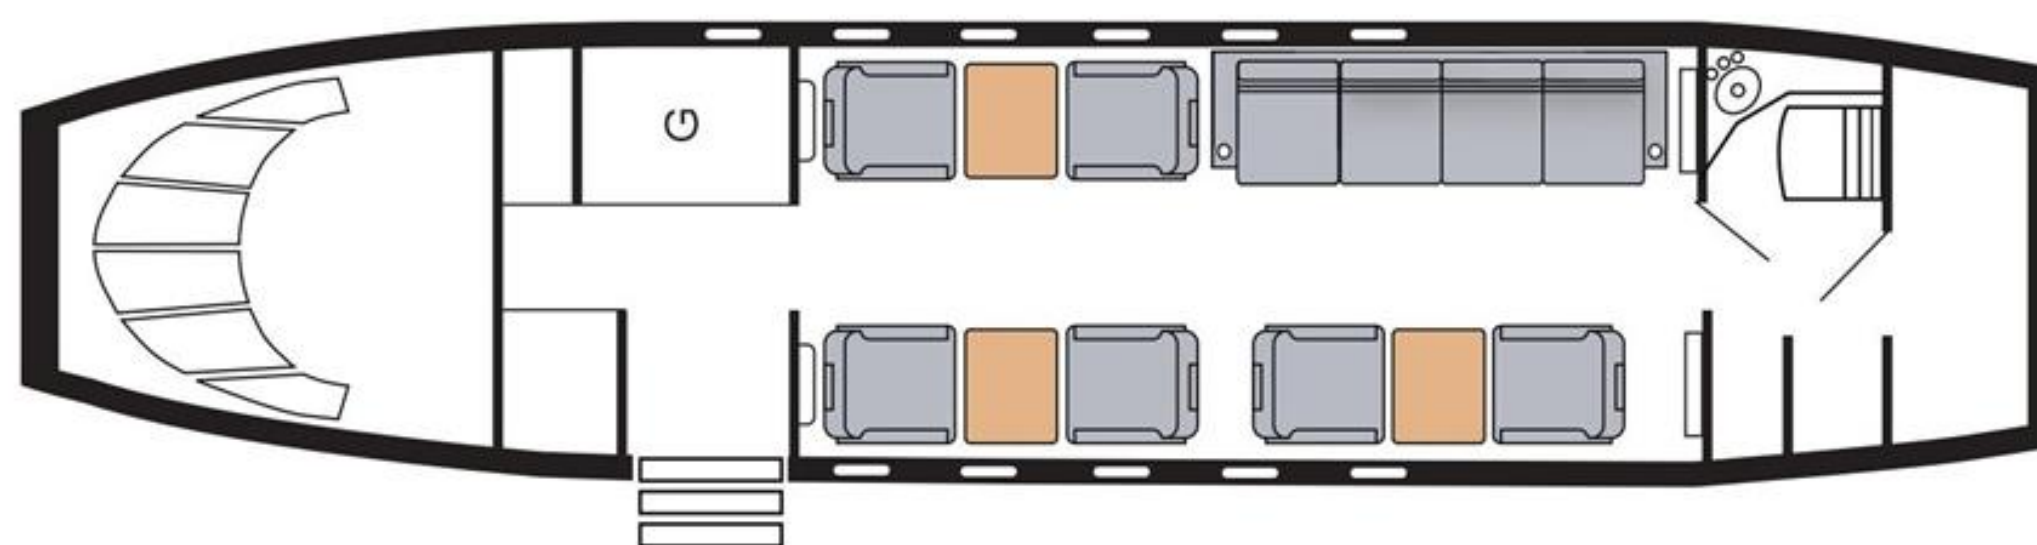

NEAJETS

SINCE 1978

CHALLENGER 604

Interior

Passenger Count: 10
Cabin Height: 6.1 ft.
Cabin Width: 8.2 ft.
Cargo Capacity: 115 cu. ft.

Performance

Hours Non-Stop: 8
Max Cruising Speed: 560 mph
Max Range: 4000 nm

Amenities

Flight Attendant
Wi-Fi
Full Galley
Enclosed Lavatory
Airshow

8200 REPUBLIC AIRPORT, FARMINGDALE, NY 11735 (800) 234-0046
charter@neajets.com www.neajets.com